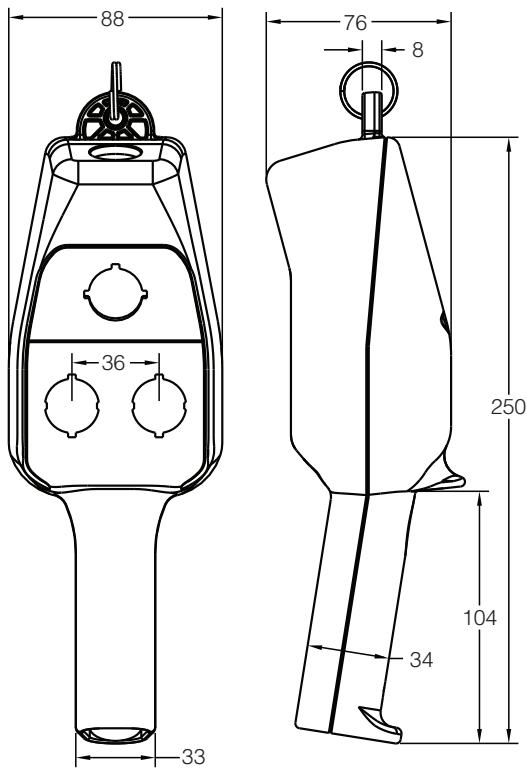

Configured Pendant Stations

Approximate Dimensions

Approximate Dimensions

Bul. 800FC Multi-Speed Operator

Bul. 800FC Legend Plate

Bul. 800FC Pendant Station (3-Hole)

Bul. 800FC Pendant Station (5-, 7-, and 9-Hole)

Cat. No.	No. of Holes	A	B
800FC-4/5/C/D	5	309	36
800FC-6/7/E/F	7	381	36
800FC-8/9/G/H	9	453	36