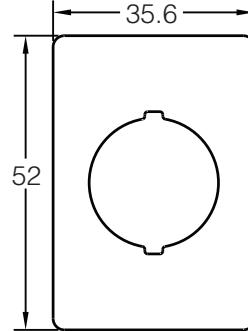

Configured Pendant Stations

Approximate Dimensions

Approximate Dimensions

Bul. 800FC Multi-Speed Operator

Bul. 800FC Legend Plate

Bul. 800FC Pendant Station (3-Hole)

Bul. 800FC Pendant Station (5-, 7-, and 9-Hole)

Cat. No.	No. of Holes	A	B
800FC-4/5/C/D	5	309	36
800FC-6/7/E/F	7	381	36
800FC-8/9/G/H	9	453	36