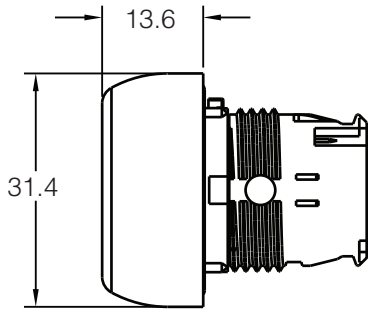

Configured Pendant Stations

Approximate Dimensions

Approximate Dimensions

Bul. 800FC Multi-Speed Operator

Bul. 800FC Legend Plate

Bul. 800FC Pendant Station (3-Hole)

Bul. 800FC Pendant Station (5-, 7-, and 9-Hole)

Cat. No.	No. of Holes	A	B
800FC-4/5/C/D	5	309	36
800FC-6/7/E/F	7	381	36
800FC-8/9/G/H	9	453	36